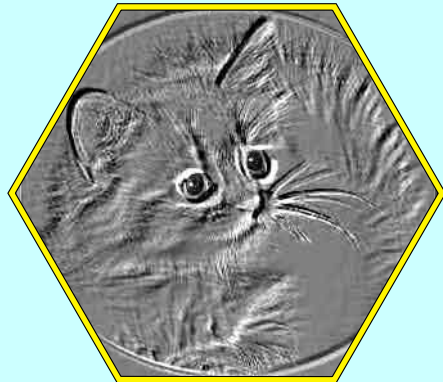

E.R.o'S. PEDIGREE

VERDI STRADIVARIPUSS

Born : 25-Mar-2017

Somali black/usual silver (SOM ns) male

Same litter as :

VIVALDI, SOM os M
VIVACE, SOM ns M

Data extracted from the [Electronic Register of Somalis (E.R.o'S.)](http://www.somali.asso.fr/eros/myped.php?528428), on 06-Nov-2017.
Interactive WEB Pedigree is at: <http://www.somali.asso.fr/eros/myped.php?528428>

17-Jan-2016

PHAROS DE LA LUBAYA
Somali ruddy/usual (SOM n M)

Sire

Dam

20-Jul-2015

SERAFINA STRADIVARIPUSS
Somali sorrel silver (SOM os F)

08-Apr-2014

CLYDE DE LA LUBAYA
Abyssinian ruddy/usual var. (ABY n var M)

NANU-EMUIHÉRÉ'S MEA BABYLONIA
Somali sorrel (SOM o F)

E.R.o'S. No 528428
[Not an official number!]

07-May-2014

ALOKI OF ARUBIAMOON
Somali fawn silver (SOM ps M)

ODILE STRADIVARIPUSS
Somali sorrel silver (SOM os F)

18-May-2013 LOOF2013.20029
DES ENTRECHATS INNOHEP
Abyssinian ruddy/usual (ABY n M)

29-Oct-2011
ALEXANDREJA DE LA LUBAYA
Somali ruddy/usual (SOM n F)

29-Sep-2010
OVER-NITE SENSATION'S MATE
Abyssinian ruddy/usual var. (ABY n var M)

26-Jul-2010
NANU-EMUIHÉRÉ'S IRRESISTIBLE ISIS
Somali sorrel (SOM o F)

14-Feb-2012
MOZART STRADIVARIPUSS
Somali sorrel silver (SOM os M)

23-Mar-2012 Loof
HARATHI DE LA CORNALINE
Somali sorrel silver (SOM os F)

15-Sep-2011
TRUDI'S URANUS
Somali black/usual silver (SOM ns M)

12-Jun-2008
VAN DOEKOSJKA'S SILVER MELODY
Somali black/usual silver (SOM ns F)

05-Jun-2011 CFA 0380-1732830
CHILD OF GOD O'LEFF BORN TO BE WILD
Abyssinian ruddy/usual (ABY n M)

07-Sep-2008 LOOF 2009-2169
DES ENTRECHATS DISCO B
Abyssinian ruddy/usual (ABY n F)

09-Apr-2009 NCT 2009-6194
QL'S HIPPOKRATES D'AFFRANCHI
Somali sorrel (SOM o M)

15-Sep-2009
YUVATI VON THALKLEINICH
Somali ruddy/usual (SOM n F)

02-Feb-2009
OVER-NITE SENSATION'S NORTON
Abyssinian ruddy/usual (ABY n M)

09-Mar-2008 MU.L08.SOM.019.1
OVER-NITE SENSATION'S SHERRY
Somali sorrel (SOM o F)

29-Mar-2008
FEROX CAESIUS COMITIS
Somali blue (SOM a M)

03-Sep-2008 BCC SOM.0811-015
NANU-EMUIHÉRÉ'S ENCHANTED ENIGMA
Somali sorrel (SOM o F)

09-May-2009 (CH) FFH LO 72441
TRUDI'S SHIROKKO
Somali black/usual silver (SOM ns M)

09-Dec-2008
JAZZMINE STRADIVARIPUSS
Somali sorrel silver (SOM os F)

31-Mar-2010
ARPEGGIO ARPEGGIO PUCCINI of la Cornaline
Somali blue silver (SOM as M)

19-Jan-2011 NL.FELO11.SOM
BYZOE ETOILE ETERNITY of La Cornaline
Somali black/usual silver (SOM ns F)

09-Apr-2009 NCT 2009-6194
QL'S HIPPOKRATES D'AFFRANCHI
Somali sorrel (SOM o M)

20-Jun-2008
TRUDI'S ROSINE
Abyssinian black/usual silver var. (ABY ns var F)

08-Apr-2007 (NL) MU.L07.SOM.012.1
YO EL REY'S COOL-CHARME
Somali sorrel silver (SOM os M)

20-Nov-2007
MOONSCHAE'S STARLIGHT ICE-FAIRY
Somali black/usual silver (SOM ns F)